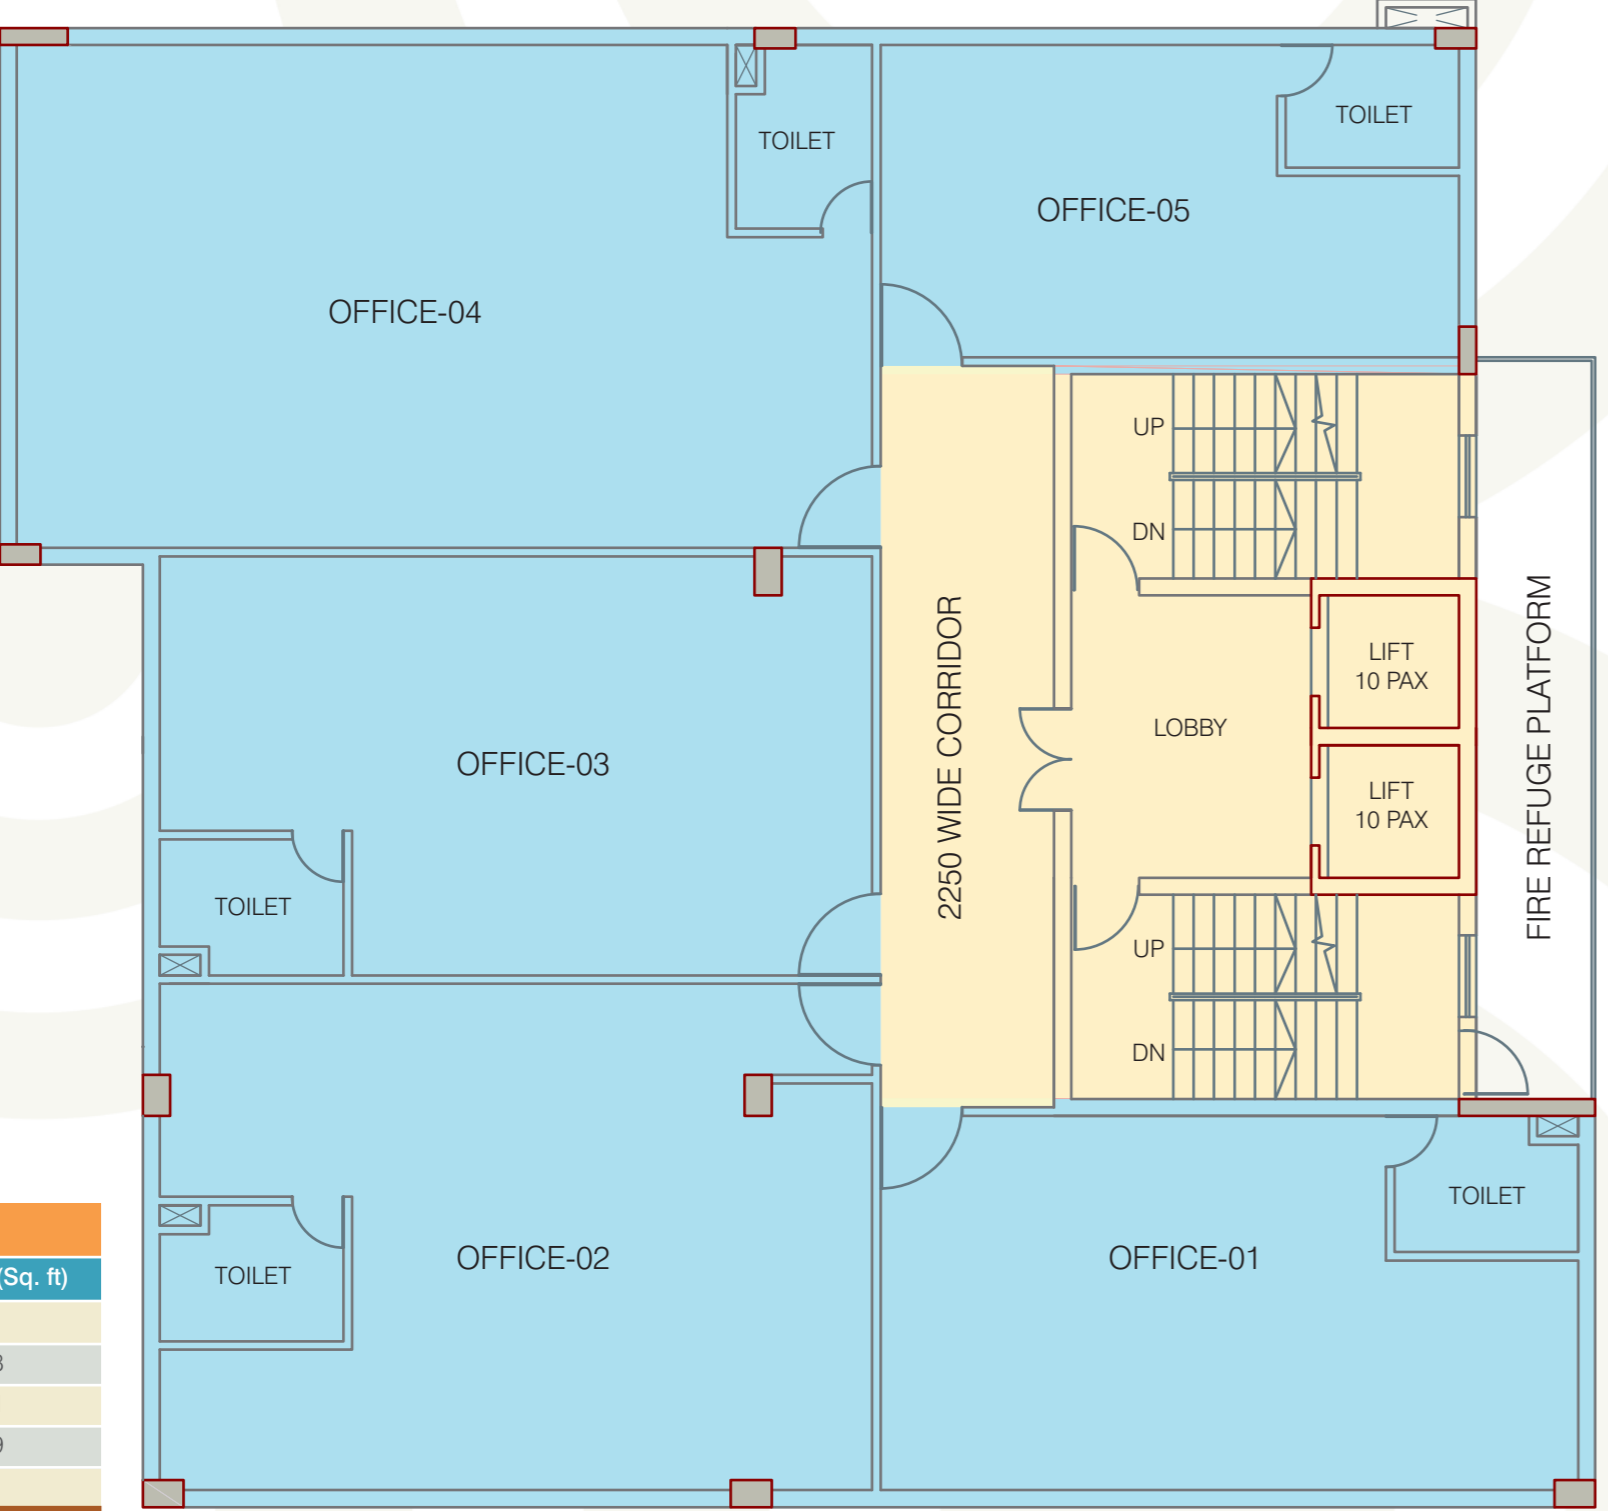

Site Plan

1st & 7th Floor Plan

Area Statement

1st & 7th Floor	
Office	SBU Area (Sq. ft)
Office 1	5,682

Typical 2nd - 6th Floor Plan

Area Statement

2nd - 6th Floor	
Office	SBU Area (Sq. ft)
Office 1	999
Office 2	1,278
Office 3	1,041
Office 4	1,529
Office 5	712