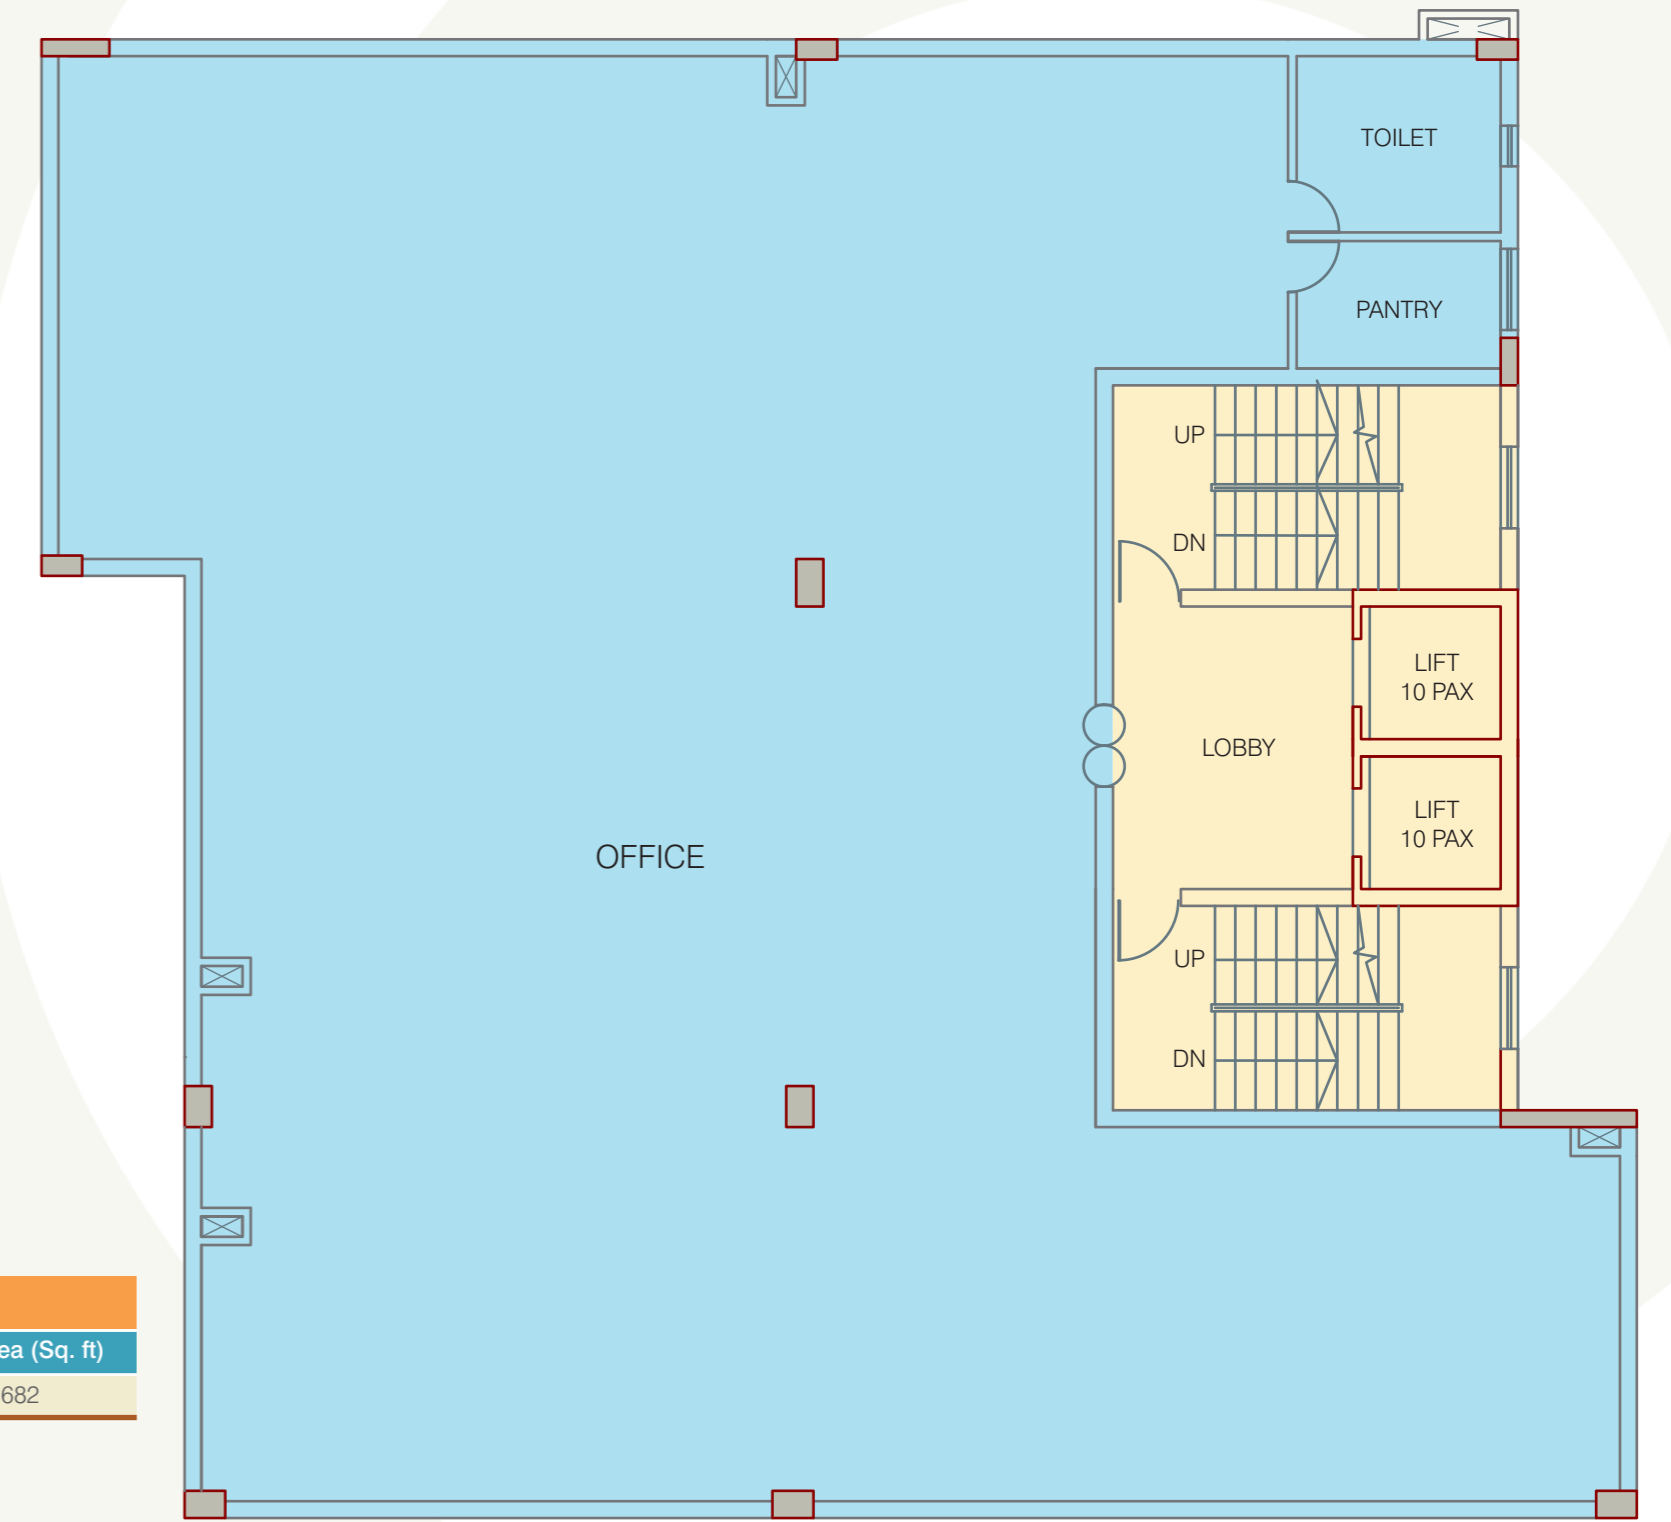

Site Plan

1st & 7th Floor Plan

Area Statement

1st & 7th Floor	
Office	SBU Area (Sq. ft)
Office 1	5,682

Typical 2nd - 6th Floor Plan

Area Statement

2nd - 6th Floor	
Office	SBU Area (Sq. ft)
Office 1	999
Office 2	1,278
Office 3	1,041
Office 4	1,529
Office 5	712